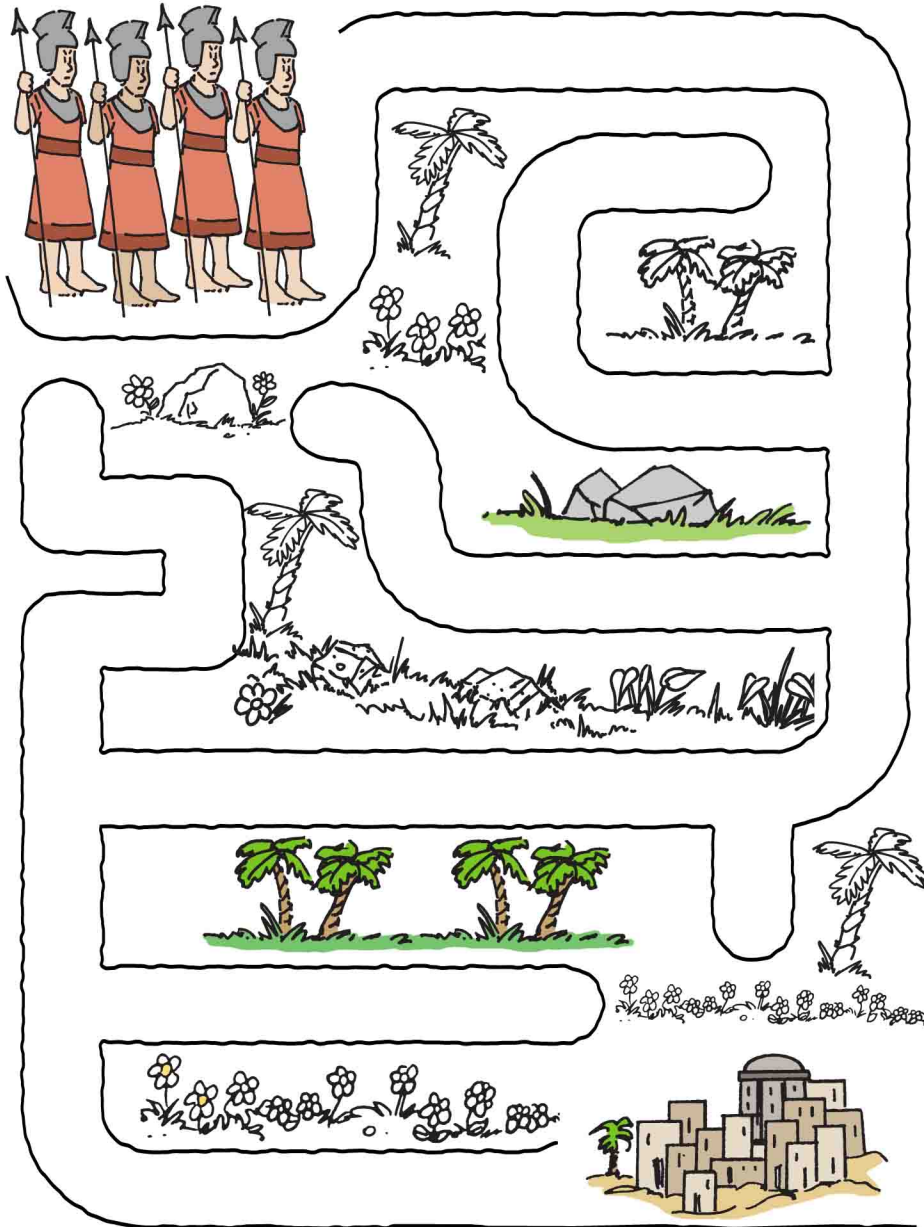

God said, "I have decided and will not turn back."

Match the shapes.

Ages 3+

September 11, 2022 • Jeremiah 4:11-28

God's Judgment on Judah

God spoke to Jeremiah. God said, "A scorching wind blows toward My people."

Find and circle the hidden objects in the picture.

St. James Lutheran Church

This Children's Worship Bulletin corresponds with the lessons during this Sunday's Worship Service.

Print this weekly bulletin & play the games each week.

Visit our website: www.lutheranchurchcolumbusmt.org

Enter your **SECRET CODE** to unlock games @ games.childrensbulletins.com **SECRET CODE!**
DRAD72

God said, "Tell Jerusalem that an invading army is coming."

Follow the maze.

God warned that the land would be ruined.

Circle 6 differences in the 2nd picture.